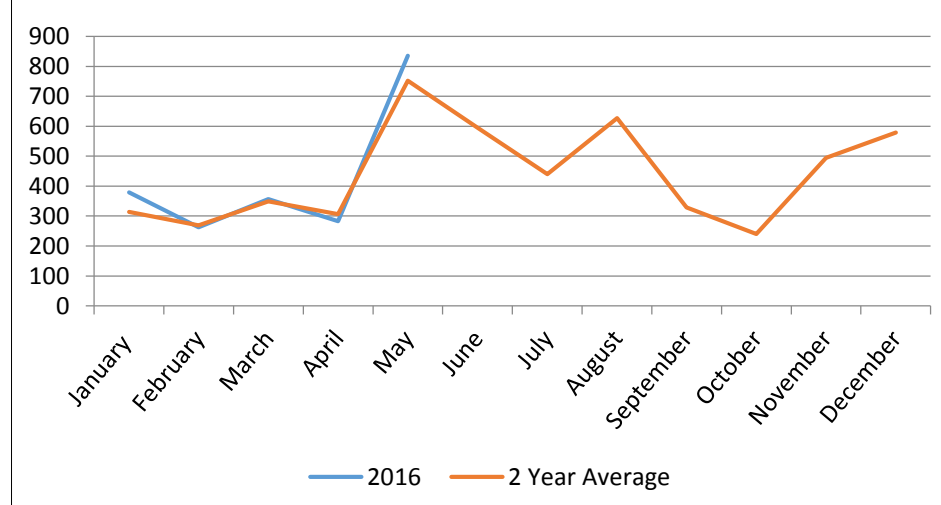

Analysis

Though there were 2 rapes reported in May 2016 and none in May 2015, it is still about average since there were 3 reported in May 2014. The number of robberies increased by 1 each year establishing a slowly rising trend. However the number of aggravated assaults decreased from 6 to only 2. Most important is the number of residential burglaries decreased by 68%, even lower than in May 2014. The number of drug cases and DUIs continued to rise, establishing an upward trend. All productivity rates were lower than normal with the exception of citations, which were only 2% less than May 2015. Accidents continue to rise, but at a much slower rate than they did in May 2015. The crimes pin map clearly shows the most active area is along North Henry Blvd.

Henry County Police Department

City of Stockbridge Statistics May 2016

Stockbridge Citations				
	2014	2015	2016	2 Year Average
January	351	277	379	314
February	303	234	263	269
March	410	288	357	349
April	377	236	283	307
May	648	857	836	753
June	520	670		595
July	475	404		440
August	814	441		628
September	343	315		329
October	273	207		240
November	514	476		495
December	618	539		579
Annual Total	5646	4944	2118	4236

Comparison by Years

Comparison of 2016 to 2 Year Average

Analysis

Stockbridge citations in May 2016 was 11% higher than the established 2 year average/trend. The total for Jan thru May 2016 is 2,118. The total 2 year average for the same time frame is 1,992. So far, 2016 is above the average by 126 or 6.3%