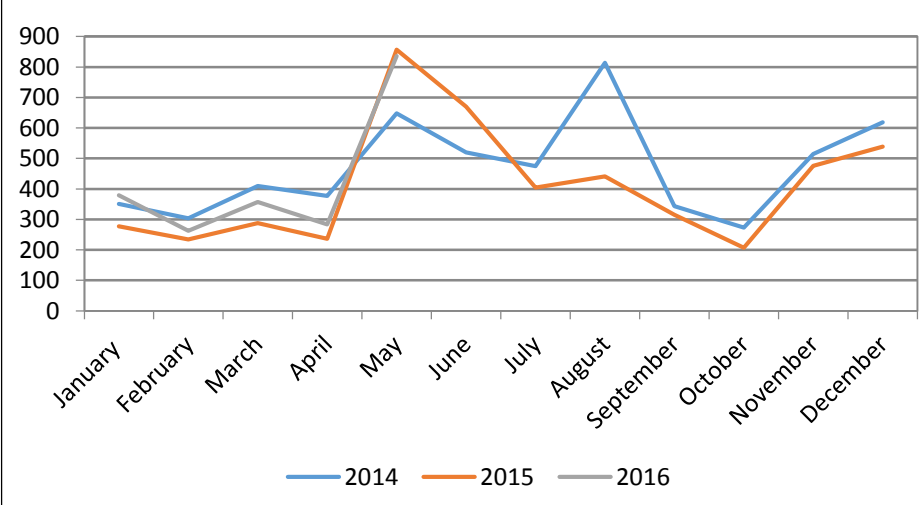

Henry County Police Department

City of Stockbridge Statistics May 2016

Stockbridge Citations				
	2014	2015	2016	2 Year Average
January	351	277	379	314
February	303	234	263	269
March	410	288	357	349
April	377	236	283	307
May	648	857	836	753
June	520	670		595
July	475	404		440
August	814	441		628
September	343	315		329
October	273	207		240
November	514	476		495
December	618	539		579
Annual Total	5646	4944	2118	4236

Comparison by Years