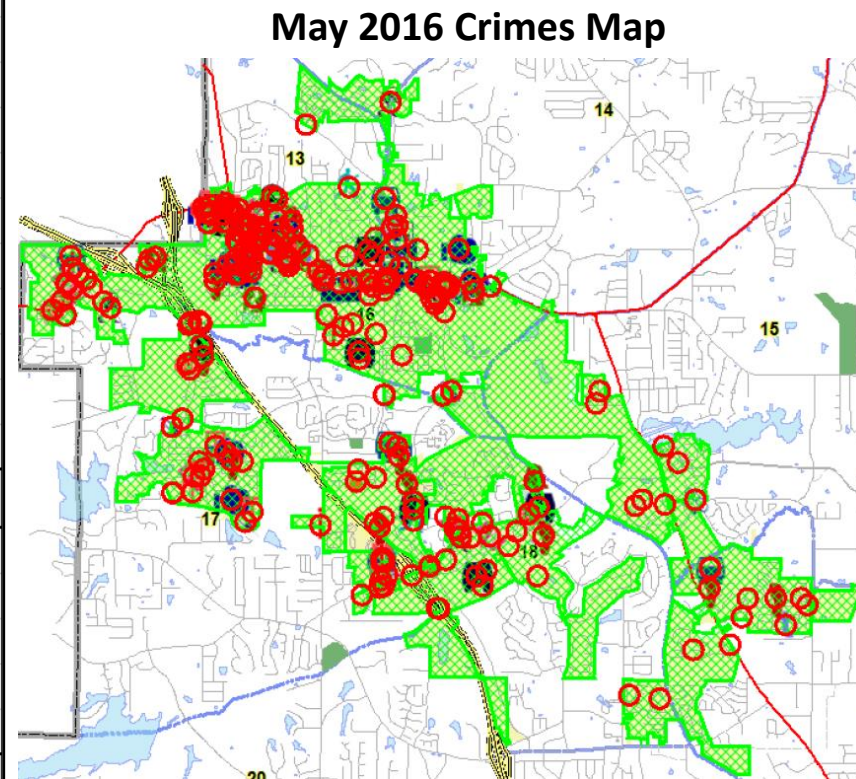

Henry County Police Department

City of Stockbridge Statistics May 2016

Crimes	May-14	May-15	May-16	2015 VS 2016
Homicide	0	0	0	NC
Rape	3	0	2	NC
Robbery	2	3	4	33%
Aggravated Assault	0	6	2	-67%
Burglary Commercial	6	3	3	0%
Burglary Residential	9	22	7	-68%
Larceny / Theft by Taking	84	93	74	-20%
Stolen Vehicles	4	6	8	33%
Forgery-Fraud	18	23	21	-9%
Drugs & Narcotics	5	7	12	71%
DUI	7	9	12	33%
Productivity Rates	May-14	May-15	May-16	2015 VS 2016
Calls for Service	2,500	2,602	2,086	-20%
Total Incidents	317	385	325	-16%
Total Arrests/Warrants	108	146	93	-36%
Citations	648	857	836	-2%
Warnings	433	526	320	-39%
Other Statistical Rates	May-14	May-15	May-16	2015 VS 2016
Accidents	80	99	102	3%
Accident Fatalities	0	0	0	NC

Analysis

Though there were 2 rapes reported in May 2016 and none in May 2015, it is still about average since there were 3 reported in May 2014. The number of robberies increased by 1 each year establishing a slowly rising trend. However the number of aggravated assaults decreased from 6 to only 2. Most important is the number of residential burglaries decreased by 68%, even lower than in May 2014. The number of drug cases and DUIs continued to rise, establishing an upward trend. All productivity rates were lower than normal with the exception of citations, which were only 2% less than May 2015. Accidents continue to rise, but at a much slower rate than they did in May 2015. The crimes pin map clearly shows the most active area is along North Henry Blvd.

Henry County Police Department

City of Stockbridge Statistics May 2016

Stockbridge Citations				
	2014	2015	2016	2 Year Average
January	351	277	379	314
February	303	234	263	269
March	410	288	357	349
April	377	236	283	307
May	648	857	836	753
June	520	670		595
July	475	404		440
August	814	441		628
September	343	315		329
October	273	207		240
November	514	476		495
December	618	539		579
Annual Total	5646	4944	2118	4236